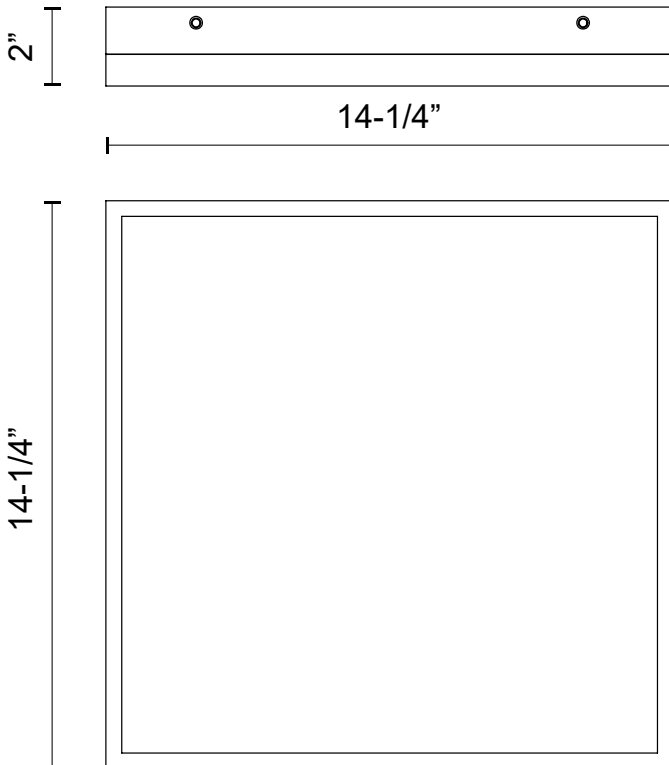

alora mood

P. 1.855.855.8926

CANADA: 19054 28TH Avenue Surrey - BC V3Z 6M3

USA: 3035 E. Lone Mountain Rd - Las Vegas, NV, 89081

SYDNEY FM553214

FIXTURE DIMENSIONS	L14-1/4" x W14-1/4" x H2"
LIGHT SOURCE	AC LED
WATTAGE	36W
TOTAL LUMENS	2800lm
DELIVERED LUMENS	AGMB-1391lm; AGWH-1404lm;
VOLTAGE	120V
COLOR TEMPERATURE	3000K
CRI (RA)	90CRI
DIMMABLE	Yes, ELV Dimmer (Not Included)
GLASS DETAILS	Frosted Glass
MATERIAL	Glass; Steel;
INSTALL OPTIONS	All Orientation; Ceiling and Wall;
LOCATION	Dry
PAINT FINISH	AG01; MB01; WH01;

[D - Diameter, L - Length, W - Width, H - Height, E - Extension]

AVAILABLE FINISHES:

FM553214AGMB
Aged Gold/Matte
Black

FM553214AGWH
Aged Gold/White

*For complete warranty terms, please visit: www.aloralighting.com/warranty